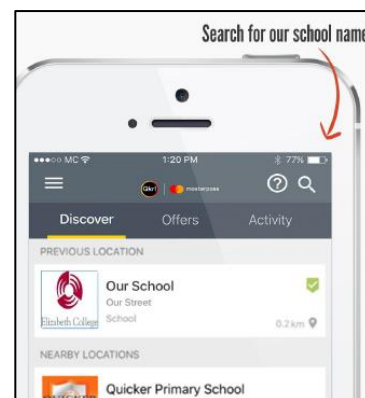

Optional Locker Hire for 2022

At Elizabeth College we have three types of lockers that students can use:

- **Metal Lockers: Small (size):**
Students bring a lock along and can use these lockers for free.
- **Wooden Lockers: Large (size): cost \$21.00**
A combination lock is provided
- **Wooden Lockers: Extra-large (size): cost \$32.00**
A combination lock is provided

- Download the Qkr! App on your iPhone or android
- Select your Country of Residence – Australia
- Find us in the App – Elizabeth College
- Select ‘Add Student profile’ to add student details
- Select ‘Payments’ from the menu
- Select ‘Lockers’
- Select the ‘Area/Size locker’ you want (*see below for school map*)
- Select ‘Add To Cart’
- Tap ‘Checkout’, confirm and pay